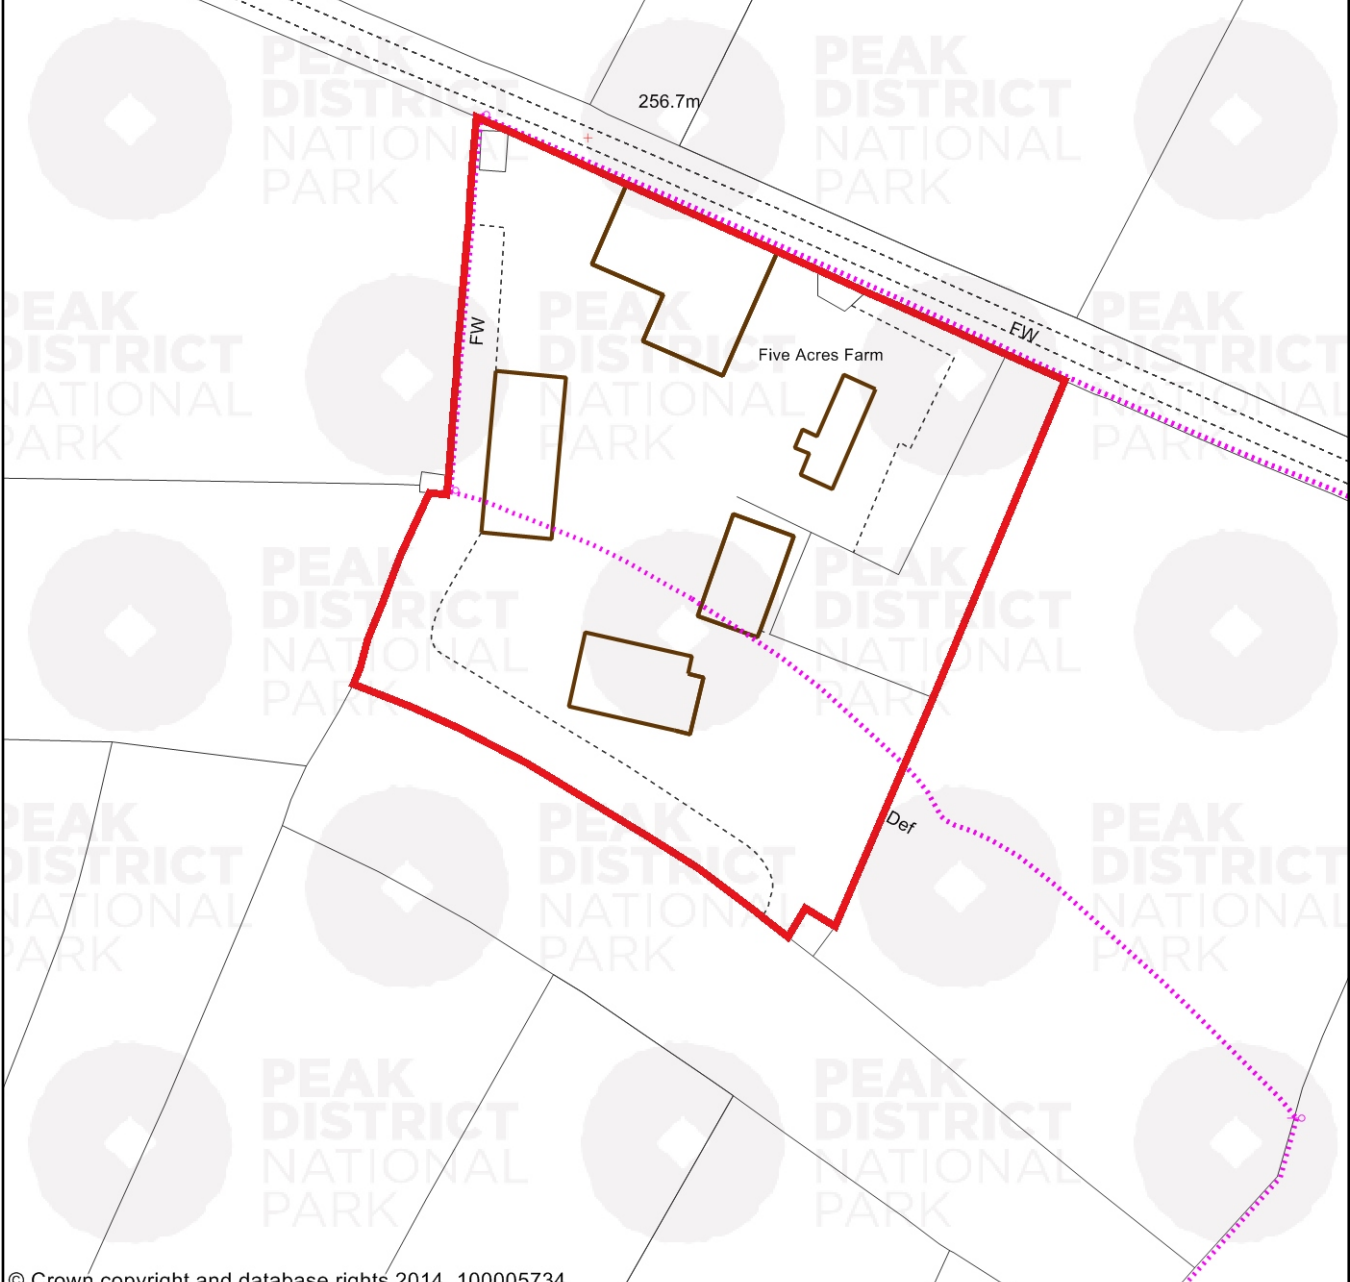

1:1250

© Crown copyright and database rights 2014. 100005734.

Committee Date:	12/12/2014	Title: Five Acres Farm, Narrow Gate Lane, Wardlow	 PEAK DISTRICT NATIONAL PARK
Item Number:	10		
Application No:	NP/DDD/0914/1014		
Grid Reference:	418126 374950		